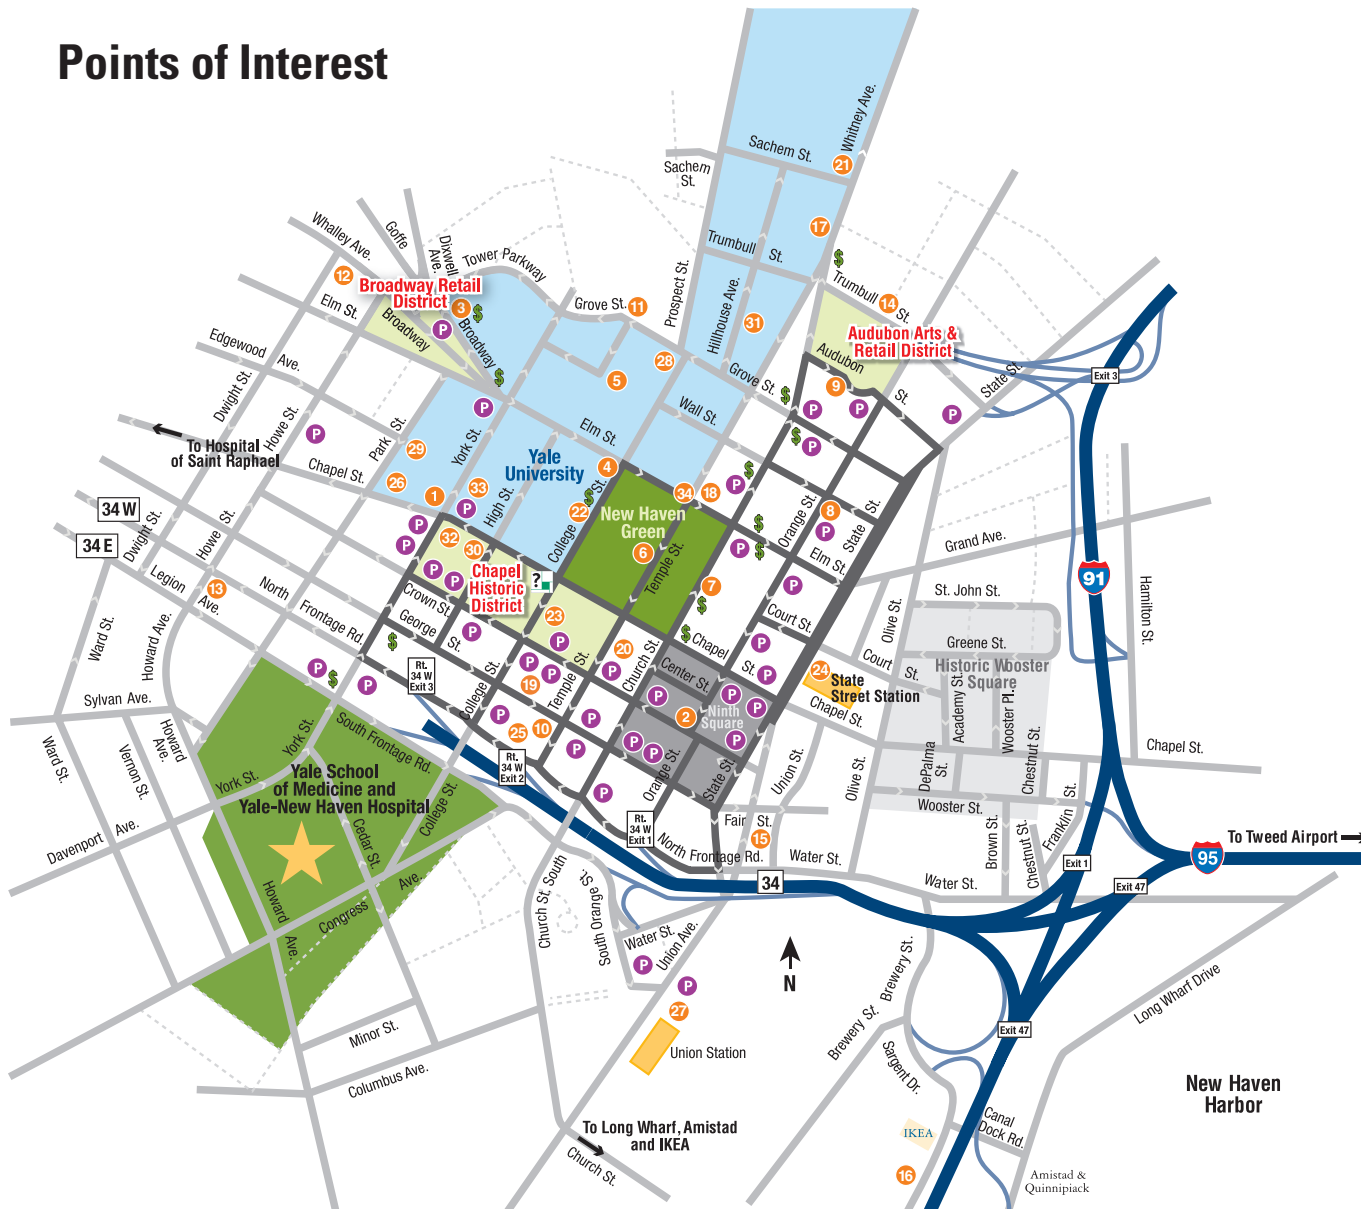

Points of Interest

Key:

- \$ Bank ATM Locations
- ? INFO New Haven
- ? INFO New Haven at Long Wharf (seasonal)
- P Parking
- 1 Art & Architecture Building
- 2 Artspace Building
- 3 Barnes & Noble/Yale Bookstore
- 4 Battell Chapel
- 5 Beinecke Rare Book Library
- 6 Center Church on the Green/Crypt
- 7 City Hall
- 8 CT Children's Museum
- 9 Creative Arts Workshop
- 10 Criterion Cinemas
- 11 Grove Street Cemetery
- 12 Courtyard Marriott
- 13 2 Howe Street
- 14 John Slade
- 15 Knights of Columbus Museum
- 16 Long Wharf Theatre
- 17 New Haven Museum & Historical Society
- 18 New Haven Free Public Library
- 19 New Haven Hotel
- 20 Omni New Haven Hotel at Yale
- 21 Peabody Museum of Natural History
- 22 Phelps Gate/Yale's Old Campus
- 23 Shubert Theater
- 24 State Street Train Station
- 25 Yale-New Haven Hospital Temple Medical Center
- 26 The Study at Yale
- 27 Union Station (Rail & Bus Service)
- 28 Woolsey Hall
- 29 Yale Cabaret
- 30 Yale Center for British Art
- 31 Yale Collection of Musical Instruments
- 32 Yale Repertory Theatre
- 33 Yale University Art Gallery
- 34 Yale Visitors Center